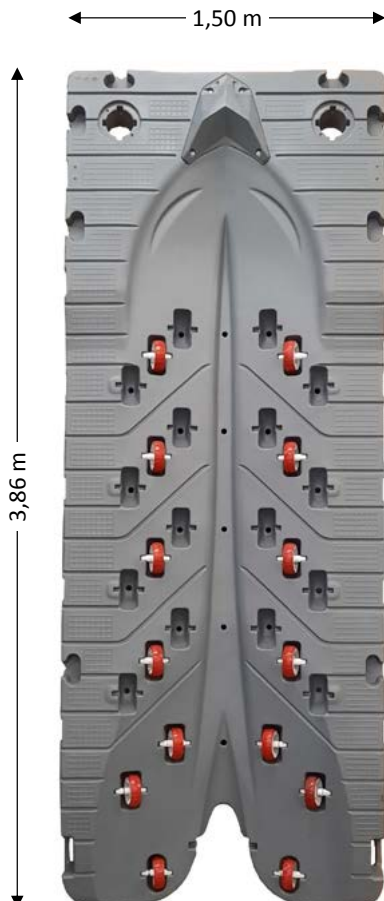

### JetPort Flexi®

Made to measure

drive-on dock from 3 to 8m  
21% VAT INCLUDED OUT OF DELIVERY