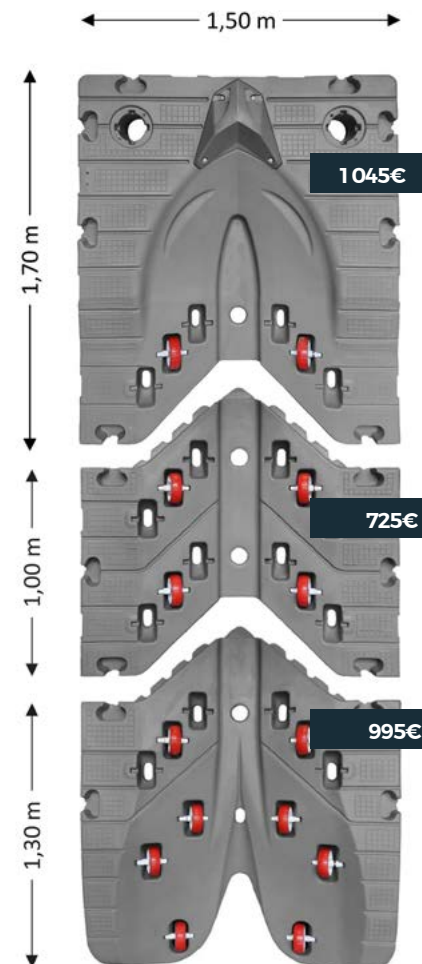

### JetPort Flexi®

Made to measure

drive-on dock from 3 to 8m  
21% VAT INCLUDED OUT OF DELIVERY